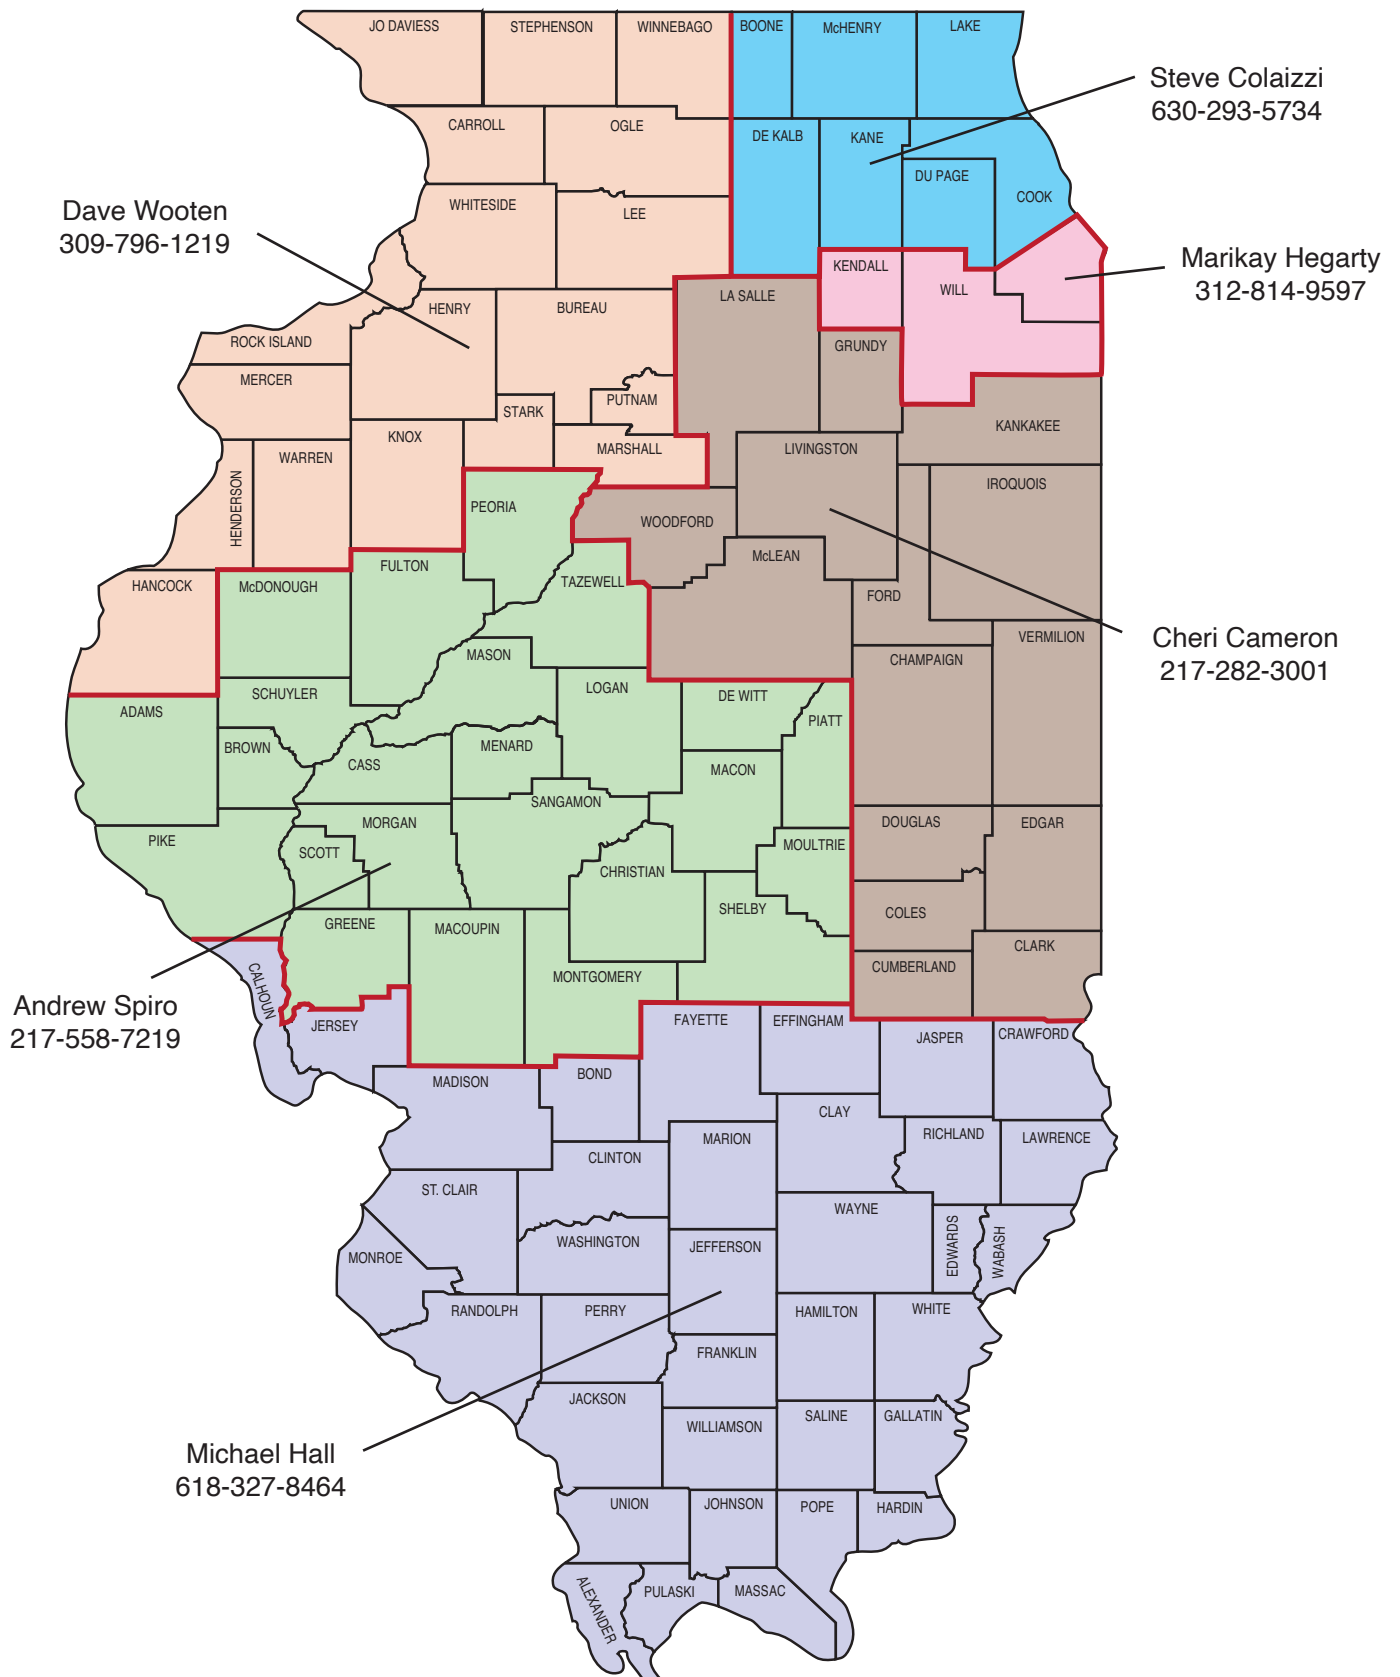

Local Records Representative Territories

Local Records Unit — Springfield, IL • 217-782-1080

Archives on the web at ilsos.gov